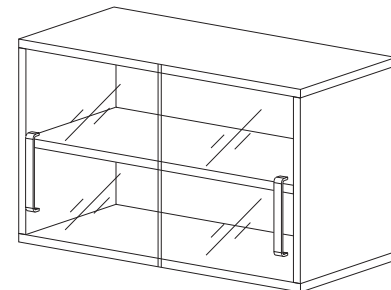

450/500/600mm

750/900/1000/1200mm

Wall Cabinets

Hinged Glass Door

- Available in varying heights and 368mm depth
- 1 Adjustable Shelf in 450, 600, 768mm high cabinet
- 2 Adjustable shelves in 900, 1200mm high cabinet

450/500/600mm

750/900/1000/1200mm

Sliding Glass Door

- Available in varying heights and 368mm depth
- 1 Adjustable Shelf in 450, 600, 768mm high cabinets
- 2 Adjustable shelves in 900, 1200mm high cabinets

Part# 450H	Part# 600H	Part# 768H	Part# 900H	Part# 1200H	Width (mm)
W107532	W207532	W307532	W407532	W507532	750
W109032	W209032	W309032	W409032	W509032	900
W110032	W210032	W310032	W410032	W510032	1000
W112032	W212032	W312032	W412032	W512032	1200