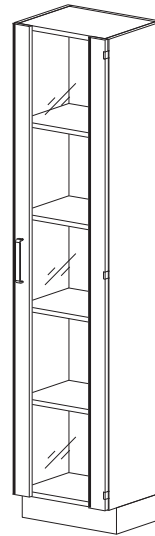

Tall Storage Cabinets

Open

- Available in 368mm and 560mm Depths
- 1980mm Height
- 4 Adjustable Shelves

Part# 368D	Part# 560D	Doors	Width (mm)
T104500	T204500	-	450
T105000	T205000	-	500
T106000	T206000	-	600
T107500	T207500	-	750
T101000	T201000	-	1000
T101200	T201200	-	1200

450/500/600mm

750/900/1000/1200mm

Solid Door

- Available in 368mm and 560mm Depths
- 1980mm Height
- Solid hinged door(s)
- 4 Adjustable Shelves

Part# 368D	Part# 560D	Doors	Width (mm)
T10451R	T20451R	1 Right Hinged	450
T10451L	T20451L	1 Left Hinged	450
T10501R	T20501R	1 Right Hinged	500
T10501L	T20501L	1 Left Hinged	500
T10601R	T20601R	1 Right Hinged	600
T10601L	T20601L	1 Left Hinged	600
T107512	T207510	2	750
T109012	T209012	2	900
T110012	T210012	2	1000
T112012	T212012	2	1200

450/500/600mm

750/900/1000/1200mm

Tall Storage Cabinets

Hinged Glass Door

- Available in 368mm and 560mm Depths
- 1980mm Height
- 4 Adjustable Shelves
- Hinged glass door(s)

Part# 368D	Part# 560D	Doors	Width (mm)
T10452R	T20452R	1 Right Hinged	450
T10452L	T20452L	1 Left Hinged	450
T10502R	T20502R	1 Right Hinged	500
T10502L	T20502L	1 Left Hinged	500
T10602R	T20602R	1 Right Hinged	600
T10602L	T20602L	1 Left Hinged	600
T107522	T207522	2	750
T109022	T209022	2	900
T110022	T210022	2	1000
T112022	T212022	2	1200

450/500/600mm

750/900/1000/1200mm

Framed Solid/Glass Door

- Available in 368mm and 560mm Depths
- 1980mm Height
- Framed solid/glass door(s)
- 4 Adjustable Shelves

Part# 368D	Part# 560D	Doors	Width (mm)
T10453R	T20453R	1 Right Hinged	450
T10453L	T20453L	1 Left Hinged	450
T10503R	T20503R	1 Right Hinged	500
T10503L	T20503L	1 Left Hinged	500
T10603R	T20603R	1 Right Hinged	600
T10603L	T20603L	1 Left Hinged	600
T107532	T207530	2	750
T109032	T209032	2	900
T110032	T210032	2	1000
T112032	T212032	2	1200