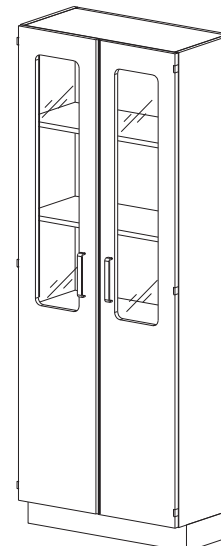

750/900/1000/1200mm