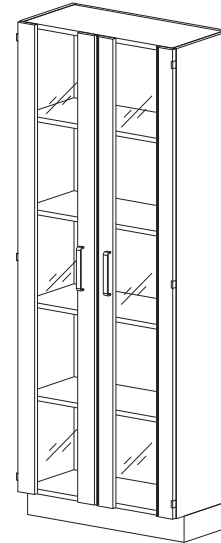

Tall Storage Cabinets

Open

- Available in 368mm and 560mm Depths
- 1980mm Height
- 4 Adjustable Shelves

Part# 368D	Part# 560D	Doors	Width (mm)
T104500	T204500	-	450
T105000	T205000	-	500
T106000	T206000	-	600
T107500	T207500	-	750
T101000	T201000	-	1000
T101200	T201200	-	1200

450/500/600mm

750/900/1000/1200mm

Solid Door

- Available in 368mm and 560mm Depths
- 1980mm Height
- Solid hinged door(s)
- 4 Adjustable Shelves

Part# 368D	Part# 560D	Doors	Width (mm)
T10451R	T20451R	1 Right Hinged	450
T10451L	T20451L	1 Left Hinged	450
T10501R	T20501R	1 Right Hinged	500
T10501L	T20501L	1 Left Hinged	500
T10601R	T20601R	1 Right Hinged	600
T10601L	T20601L	1 Left Hinged	600
T107512	T207510	2	750
T109012	T209012	2	900
T110012	T210012	2	1000
T112012	T212012	2	1200

450/500/600mm

750/900/1000/1200mm

Tall Storage Cabinets

Hinged Glass Door

- Available in 368mm and 560mm Depths
- 1980mm Height
- 4 Adjustable Shelves
- Hinged glass door(s)

Part# 368D	Part# 560D	Doors	Width (mm)
T10452R	T20452R	1 Right Hinged	450
T10452L	T20452L	1 Left Hinged	450
T10502R	T20502R	1 Right Hinged	500
T10502L	T20502L	1 Left Hinged	500
T10602R	T20602R	1 Right Hinged	600
T10602L	T20602L	1 Left Hinged	600
T107522	T207522	2	750
T109022	T209022	2	900
T110022	T210022	2	1000
T112022	T212022	2	1200

450/500/600mm

750/900/1000/1200mm

Framed Solid/Glass Door

- Available in 368mm and 560mm Depths
- 1980mm Height
- Framed solid/glass door(s)
- 4 Adjustable Shelves

Part# 368D	Part# 560D	Doors	Width (mm)
T10453R	T20453R	1 Right Hinged	450
T10453L	T20453L	1 Left Hinged	450
T10503R	T20503R	1 Right Hinged	500
T10503L	T20503L	1 Left Hinged	500
T10603R	T20603R	1 Right Hinged	600
T10603L	T20603L	1 Left Hinged	600
T107532	T207530	2	750
T109032	T209032	2	900
T110032	T210032	2	1000
T112032	T212032	2	1200