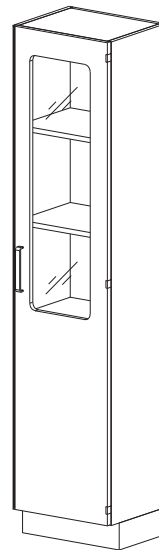

Tall Storage Cabinets

Open

- Available in 368mm and 560mm Depths
- 1980mm Height
- 4 Adjustable Shelves

Part# 368D	Part# 560D	Doors	Width (mm)
T104500	T204500	-	450
T105000	T205000	-	500
T106000	T206000	-	600
T107500	T207500	-	750
T101000	T201000	-	1000
T101200	T201200	-	1200

450/500/600mm

750/900/1000/1200mm

Solid Door

- Available in 368mm and 560mm Depths
- 1980mm Height
- Solid hinged door(s)
- 4 Adjustable Shelves

Part# 368D	Part# 560D	Doors	Width (mm)
T10451R	T20451R	1 Right Hinged	450
T10451L	T20451L	1 Left Hinged	450
T10501R	T20501R	1 Right Hinged	500
T10501L	T20501L	1 Left Hinged	500
T10601R	T20601R	1 Right Hinged	600
T10601L	T20601L	1 Left Hinged	600
T107512	T207510	2	750
T109012	T209012	2	900
T110012	T210012	2	1000
T112012	T212012	2	1200

450/500/600mm

750/900/1000/1200mm

Tall Storage Cabinets

Hinged Glass Door

- Available in 368mm and 560mm Depths
- 1980mm Height
- 4 Adjustable Shelves
- Hinged glass door(s)

Part# 368D	Part# 560D	Doors	Width (mm)
T10452R	T20452R	1 Right Hinged	450
T10452L	T20452L	1 Left Hinged	450
T10502R	T20502R	1 Right Hinged	500
T10502L	T20502L	1 Left Hinged	500
T10602R	T20602R	1 Right Hinged	600
T10602L	T20602L	1 Left Hinged	600
T107522	T207522	2	750
T109022	T209022	2	900
T110022	T210022	2	1000
T112022	T212022	2	1200

450/500/600mm

750/900/1000/1200mm

Framed Solid/Glass Door

- Available in 368mm and 560mm Depths
- 1980mm Height
- Framed solid/glass door(s)
- 4 Adjustable Shelves

Part# 368D	Part# 560D	Doors	Width (mm)
T10453R	T20453R	1 Right Hinged	450
T10453L	T20453L	1 Left Hinged	450
T10503R	T20503R	1 Right Hinged	500
T10503L	T20503L	1 Left Hinged	500
T10603R	T20603R	1 Right Hinged	600
T10603L	T20603L	1 Left Hinged	600
T107532	T207530	2	750
T109032	T209032	2	900
T110032	T210032	2	1000
T112032	T212032	2	1200