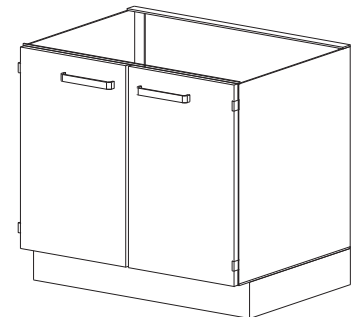

Sink Cabinets

Standing Height

- 890mm Height
- 550mm Depth
- Optional Waste Bin inserts available
- Open Top and Back

Part#	Width (mm)	Doors	Drawers
S10450R	450	1 Right Hinged	-
S10450L	450	1 Left Hinged	-
S10500R	500	1 Right Hinged	-
S10500L	500	1 Left Hinged	-
S10600R	600	1 Right Hinged	-
S10600L	600	1 Left Hinged	-
S107502	750	2	-
S109002	900	2	-
S110002	1000	2	-
S112002	1200	2	-

450/500/600mm

750/900/1000/1200mm

Sitting Height

- 730mm Height
- 550mm Depth
- Optional Waste Bin inserts available
- Open Top and Back

Part#	Width (mm)	Doors	Drawers
S20450R	450	1 Right Hinged	-
S20450L	450	1 Left Hinged	-
S20500R	500	1 Right Hinged	-
S20500L	500	1 Left Hinged	-
S20600R	600	1 Right Hinged	-
S20600L	600	1 Left Hinged	-
S207502	750	2	-
S209002	900	2	-
S210002	1000	2	-
S212002	1200	2	-

450/500/600mm

750/900/1000/1200mm