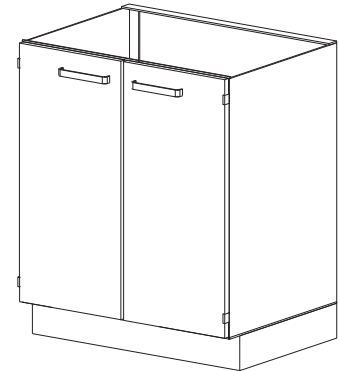

Sink Cabinets

Standing Height

- 890mm Height
- 550mm Depth
- Optional Waste Bin inserts available
- Open Top and Back

Part#	Width (mm)	Doors	Drawers
S10450R	450	1 Right Hinged	-
S10450L	450	1 Left Hinged	-
S10500R	500	1 Right Hinged	-
S10500L	500	1 Left Hinged	-
S10600R	600	1 Right Hinged	-
S10600L	600	1 Left Hinged	-
S107502	750	2	-
S109002	900	2	-
S110002	1000	2	-
S112002	1200	2	-

450/500/600mm

750/900/1000/1200mm

Sitting Height

- 730mm Height
- 550mm Depth
- Optional Waste Bin inserts available
- Open Top and Back

Part#	Width (mm)	Doors	Drawers
S20450R	450	1 Right Hinged	-
S20450L	450	1 Left Hinged	-
S20500R	500	1 Right Hinged	-
S20500L	500	1 Left Hinged	-
S20600R	600	1 Right Hinged	-
S20600L	600	1 Left Hinged	-
S207502	750	2	-
S209002	900	2	-
S210002	1000	2	-
S212002	1200	2	-

450/500/600mm

750/900/1000/1200mm