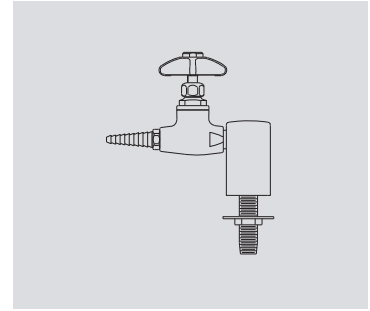

Plumbing Fixtures

Water Faucets

Worktop Mounted
Cold Water Faucet

Worktop Mounted
Cold Water Faucet

Worktop Mounted
Hot & Cold Water
Faucet with Blade
Handles

Worktop Mounted
Pure Water Faucet
(with PP lining)

Worktop Mounted
Hot & Cold
Pre-rinse unit

Gas Valves

Worktop Mounted
Single Ball Valve

Worktop Mounted
Double Ball Valve

Worktop Mounted
Single Needle
Valve

Worktop Mounted
Double Needle
Valve

Panel Mounted
Single Needle
Valve