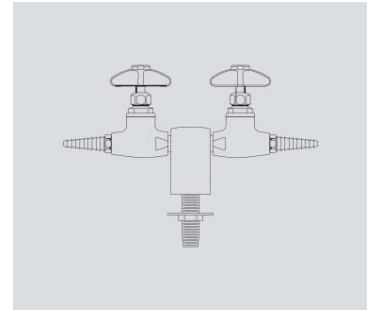

Plumbing Fixtures

Water Faucets

Worktop Mounted
Cold Water Faucet

Worktop Mounted
Cold Water Faucet

Worktop Mounted
Hot & Cold Water
Faucet with Blade
Handles

Worktop Mounted
Pure Water Faucet
(with PP lining)

Worktop Mounted
Hot & Cold
Pre-rinse unit

Gas Valves

Worktop Mounted
Single Ball Valve

Worktop Mounted
Double Ball Valve

Worktop Mounted
Single Needle
Valve

Worktop Mounted
Double Needle
Valve

Panel Mounted
Single Needle
Valve