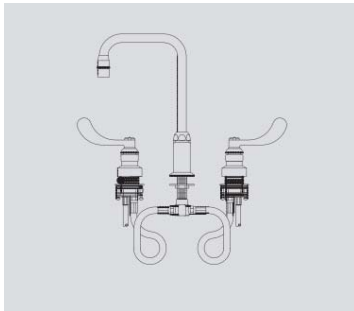

Plumbing Fixtures

Water Faucets

Worktop Mounted
Cold Water Faucet

Worktop Mounted
Cold Water Faucet

Worktop Mounted
Hot & Cold Water
Faucet with Blade
Handles

Worktop Mounted
Pure Water Faucet
(with PP lining)

Worktop Mounted
Hot & Cold
Pre-rinse unit

Gas Valves

Worktop Mounted
Single Ball Valve

Worktop Mounted
Double Ball Valve

Worktop Mounted
Single Needle
Valve

Worktop Mounted
Double Needle
Valve

Panel Mounted
Single Needle
Valve