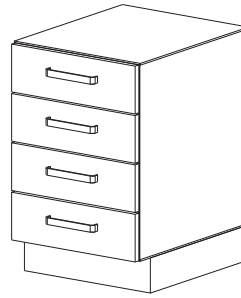

Plinth Based - Sitting Height

Full Door Cabinets

- 730mm Height
- 550mm Depth
- 1 Adjustable Shelf

Part#	Width (mm)	Doors	Drawers
P20450R	450	1 Right Hinged	-
P20450L	450	1 Left Hinged	-
P20500R	500	1 Right Hinged	-
P20500L	500	1 Left Hinged	-
P20600R	600	1 Right Hinged	-
P20600L	600	1 Left Hinged	-
P207502	750	2	-
P209002	900	2	-
P210002	1000	2	-
P212002	1200	2	-

450/500/600mm

750/900/1000/1200mm

Door / Drawer Cabinets

- 730mm Height
- 550mm Depth
- 1 Adjustable Shelf
- 1 Top Drawer
- Self-closing and damping drawer runners

Part#	Width (mm)	Doors	Drawers
P20451R	450	1 Right Hinged	1
P20451L	450	1 Left Hinged	1
P20501R	500	1 Right Hinged	1
P20501L	500	1 Left Hinged	1
P20601R	600	1 Right Hinged	1
P20601L	600	1 Left Hinged	1
P207512	750	2	1
P209012	900	2	1
P210012	1000	2	1
P212012	1200	2	1

450/500/600mm

750/900/1000/1200mm

Three Drawer Cabinets

- 730mm Height
- 550mm Depth
- 3 Equal Height Drawers
- Self-closing and damping drawer runners

Part#	Width (mm)	Doors	Drawers
P204530	450	-	3
P205030	500	-	3
P206030	600	-	3
P207530	750	-	3
P209030	900	-	3
P210030	1000	-	3
P212030	1200	-	3

450/500/600mm

750/900/1000/1200mm

Plinth Based - Sitting Height

Four Drawer Cabinets

- 730mm Height
- Self-closing and damping drawer runners
- 550mm Depth
- 4 Shallow Drawers

Part#	Width (mm)	Doors	Drawers
P204540	450	-	4
P205040	500	-	4
P206040	600	-	4
P207540	750	-	4
P209040	900	-	4
P210040	1000	-	4
P212040	1200	-	4