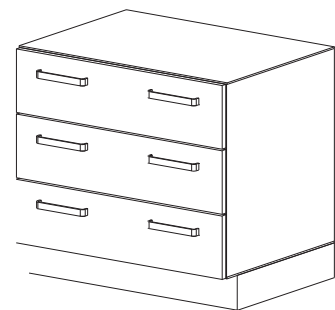

Plinth Based - Sitting Height

Full Door Cabinets

- 730mm Height
- 550mm Depth
- 1 Adjustable Shelf

Part#	Width (mm)	Doors	Drawers
P20450R	450	1 Right Hinged	-
P20450L	450	1 Left Hinged	-
P20500R	500	1 Right Hinged	-
P20500L	500	1 Left Hinged	-
P20600R	600	1 Right Hinged	-
P20600L	600	1 Left Hinged	-
P207502	750	2	-
P209002	900	2	-
P210002	1000	2	-
P212002	1200	2	-

450/500/600mm

750/900/1000/1200mm

Plinth Based - Sitting Height

Two Drawer Cabinets

- 730mm Height
- 550mm Depth
- 1 Top Shallow Drawer
- 1 Bottom Deep Drawer
- Self-closing and damping drawer runners

Part#	Width (mm)	Doors	Drawers
P204520	450	-	2
P205020	500	-	2
P206020	600	-	2
P207520	750	-	2
P209020	900	-	2
P210020	1000	-	2
P212020	1200	-	2

450/500/600mm

750/900/1000/1200mm

Three Drawer Cabinets

- 730mm Height
- 550mm Depth
- 3 Equal Height Drawers
- Self-closing and damping drawer runners

Part#	Width (mm)	Doors	Drawers
P204530	450	-	3
P205030	500	-	3
P206030	600	-	3
P207530	750	-	3
P209030	900	-	3
P210030	1000	-	3
P212030	1200	-	3

450/500/600mm

750/900/1000/1200mm

Plinth Based - Sitting Height

Four Drawer Cabinets

- 730mm Height
- Self-closing and damping drawer runners
- 550mm Depth
- 4 Shallow Drawers

Part#	Width (mm)	Doors	Drawers
P204540	450	-	4
P205040	500	-	4
P206040	600	-	4
P207540	750	-	4
P209040	900	-	4
P210040	1000	-	4
P212040	1200	-	4