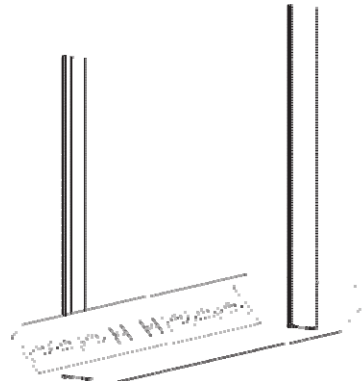

## Overhead Service Spine

- Available in 600, 900, 1200 and 1500mm widths
- Mounted to ceiling with brackets
- Custom lengths available
- Add-on functional elements include electrical raceway, light fixture, plumbing, extraction arm

Part#	Width (mm)
O060000	600
O090000	900
O012000	1200
O015000	1500

*Refer to Service Fixture section of catalogue*

*for adding electrical fixtures, valves/gas fitting, light, extraction arm, etc.*

O012000

## Service Drop

- Available in various heights
- For Wall and Island benches
- Hinged access panel
- Suitable for passing utility and electrical connections from above false ceiling to bench.

Part#	Width (mm)	Height(mm)
SD03001	300	2100
SD03002	300	2250
SD06001	600	2100
SD06002	600	2250