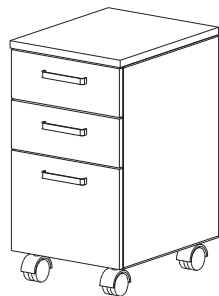

## Full Door Cabinets

- 820mm Height
- 550mm Depth
- 1 Adjustable Shelf
- Finished Top and Back
- Four castors with front 2 lockable

Part#	Width (mm)	Doors	Drawers
M10450R	450	1 Right Hinged	-
M10450L	450	1 Left Hinged	-
M10500R	500	1 Right Hinged	-
M10500L	500	1 Left Hinged	-
M10600R	600	1 Right Hinged	-
M10600L	600	1 Left Hinged	-
M107502	750	2	-
M109002	900	2	-
M110002	1000	2	-
M112002	1200	2	-

## Door/Drawer Cabinets

- 820mm Height
- 550mm Depth
- 1 Adjustable Shelf
- Finished Top and Back
- Four castors with front 2 lockable
- Self-closing and damping drawer runner

Part#	Width (mm)	Doors	Drawers
M10451R	450	1 Right Hinged	1
M10451L	450	1 Left Hinged	1
M10501R	500	1 Right Hinged	1
M10501L	500	1 Left Hinged	1
M10601R	600	1 Right Hinged	1
M10601L	600	1 Left Hinged	1
M107512	750	2	1
M109012	900	2	1
M110012	1000	2	1
M112012	1200	2	1

450/500/600mm

750/900/1000/1200mm

## Three Drawer Cabinets

- 820m Height
- 550mm Depth
- 2 Top Shallow Drawers
- 1 Bottom Deep Drawer
- Four castors with front 2 lockable
- Self-closing and damping drawer runners

Part#	Width (mm)	Doors	Drawers
M104530	450	-	3
M105030	500	-	3
M106030	600	-	3
M107030	750	-	3
M109030	900	-	3
M110030	1000	-	3
M112030	1200	-	3