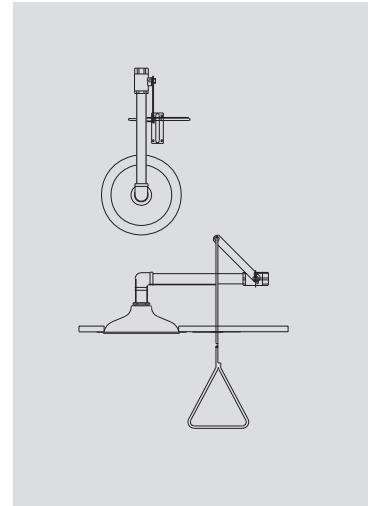

Lab Safety

Eye Wash / Drench Hose

Worktop Mounted
Dual Head Eye Wash
with Drench Hose

Worktop Mounted
Single Head Eye Wash
with Drench Hose

Worktop Mounted
Auto Flow Eye Wash

Safety Station / Emergency Shower

Ceiling Mounted
Emergency Shower
with Recessed Stainless
Steel Head

Safety Station with
Eye Wash

Recessed Safety
Station with Drain Pan
and Exposed Shower
Head