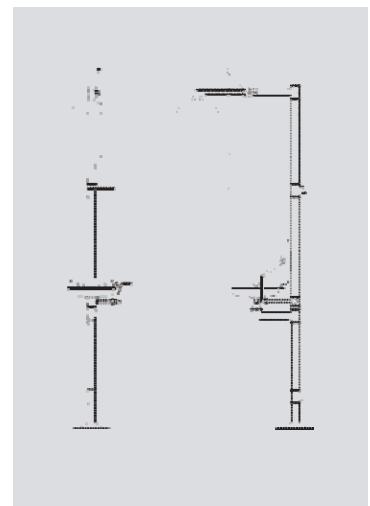

Lab Safety

Eye Wash / Drench Hose

Worktop Mounted
Dual Head Eye Wash
with Drench Hose

Worktop Mounted
Single Head Eye Wash
with Drench Hose

Worktop Mounted
Auto Flow Eye Wash

Safety Station / Emergency Shower

Ceiling Mounted
Emergency Shower
with Recessed Stainless
Steel Head

Safety Station with
Eye Wash

Recessed Safety
Station with Drain Pan
and Exposed Shower
Head