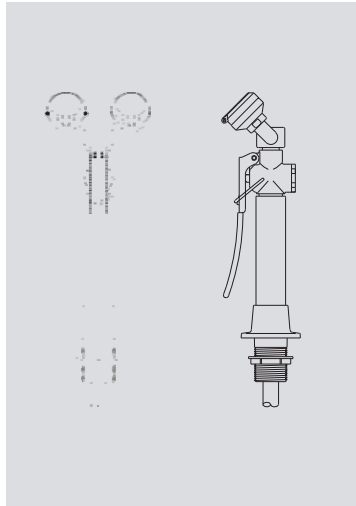

Lab Safety

Eye Wash / Drench Hose

Worktop Mounted
Dual Head Eye Wash
with Drench Hose

Worktop Mounted
Single Head Eye Wash
with Drench Hose

Worktop Mounted
Auto Flow Eye Wash

Safety Station / Emergency Shower

Ceiling Mounted
Emergency Shower
with Recessed Stainless
Steel Head

Safety Station with
Eye Wash

Recessed Safety
Station with Drain Pan
and Exposed Shower
Head