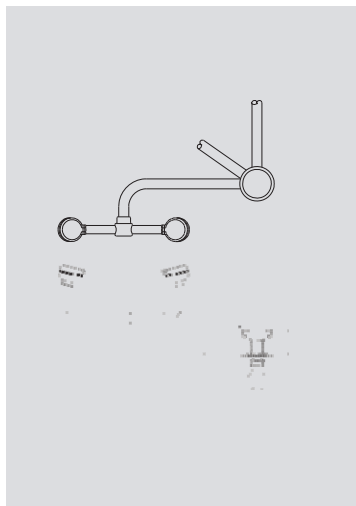

Lab Safety

Eye Wash / Drench Hose

Worktop Mounted
Dual Head Eye Wash
with Drench Hose

Worktop Mounted
Single Head Eye Wash
with Drench Hose

Worktop Mounted
Auto Flow Eye Wash

Safety Station / Emergency Shower

Ceiling Mounted
Emergency Shower
with Recessed Stainless
Steel Head

Safety Station with
Eye Wash

Recessed Safety
Station with Drain Pan
and Exposed Shower
Head