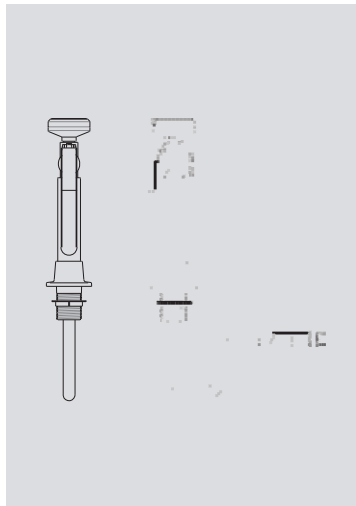

Lab Safety

Eye Wash / Drench Hose

Worktop Mounted
Dual Head Eye Wash
with Drench Hose

Worktop Mounted
Single Head Eye Wash
with Drench Hose

Worktop Mounted
Auto Flow Eye Wash

Safety Station / Emergency Shower

Ceiling Mounted
Emergency Shower
with Recessed Stainless
Steel Head

Safety Station with
Eye Wash

Recessed Safety
Station with Drain Pan
and Exposed Shower
Head