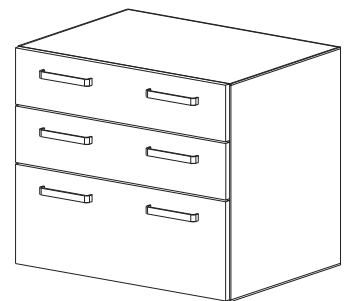

750/900/1000/1200mm