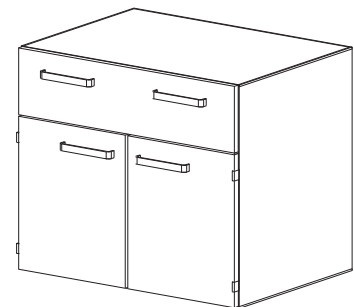

750/900/1000/1200mm