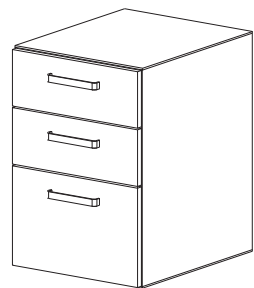

450/500/600mm

750/900/1000/1200mm

## Three Drawer Cabinets

- 665mm Height
- 550mm Depth
- 2 Top Shallow Drawers
- 1 Bottom Deep Drawer
- Provision for suspending cabinet to C or H Frame
- Self-closing and damping drawer runners

Part#	Width (mm)	Doors	Drawers
H104530	450	-	3
H105030	500	-	3
H106030	600	-	3
H107530	750	-	3
H109030	900	-	3
H110030	1000	-	3
H112030	1200	-	3