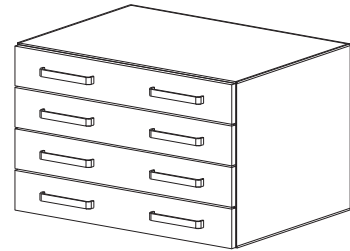

750/900/1000/1200mm