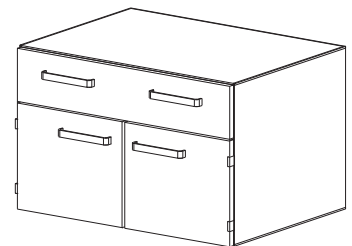

750/900/1000/1200mm