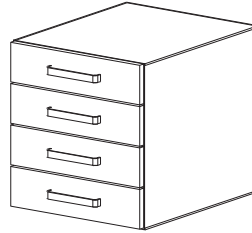

Hanging - Sitting Height

Four Drawer Cabinets

- 498mm Height
- 550mm Depth
- 4 Equal Height Drawers
- Finished Top and Back
- Provision for suspending cabinet to C or H Frame
- Self-closing and damping drawer runners

Part#	Width (mm)	Doors	Drawers
H204540	450	-	4
H205040	500	-	4
H206040	600	-	4
H207540	750	-	4
H209040	900	-	4
H210040	1000	-	4
H212040	1200	-	4

450/500/600mm