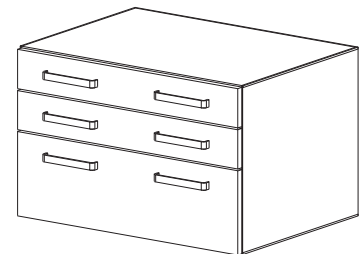

750/900/1000/1200mm